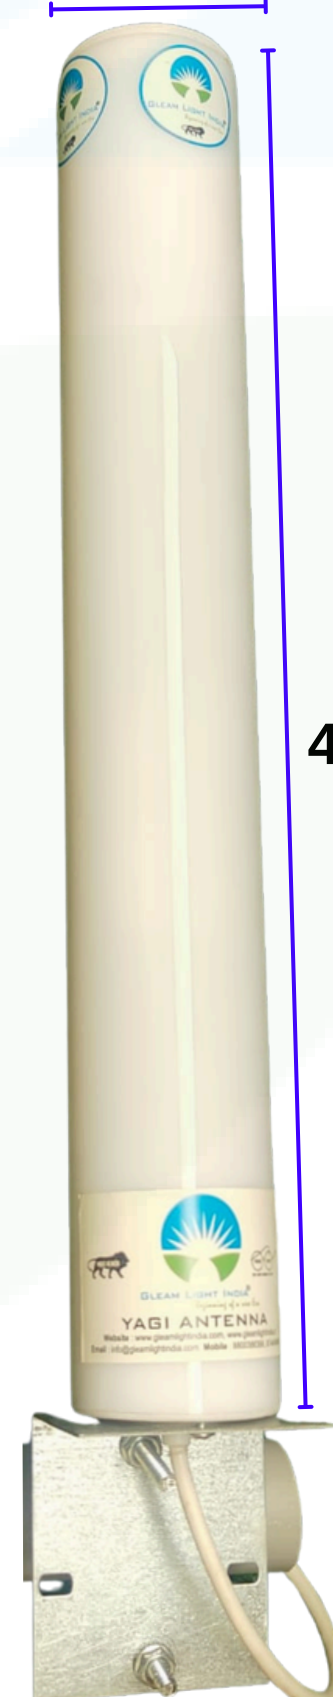

Wifi Yagi Antenna with Radome

An ISO 9001: 2015 Certified Company

Technical Specifications

Model No	GLIODYAG12
Frequency Range	2.4GHz
Polarization	Vertical
Gain	12 DBI
Lightning Protection	Direct Ground
VSWR	<1.5:1
Maximum Input Power	100 W
Impedance	50Ω
Antenna Type	Yagi Antenna
Connector Type	N Type/SMA/Customized
Operating Temp.	-40 to 55°C
Mounting	Clamp Type / Pole Mount
Cable Length	300 MM / Customized
Cable	RG58
Radome Material	PVC
Applications	Outdoor
Color	White
Compliances	CE compliant
ROHS	ROHS Compliant
Brand	Gleam Light india

Product Features:-

- High-Gain Performance
- Easy Installation
- Weather-Resistant
- Reduce Errors
- Welcome Customer , Cable and Connector as Requirement

60.2mm

435mm

N Female Connector

CALL OR  **+91-8800386366**