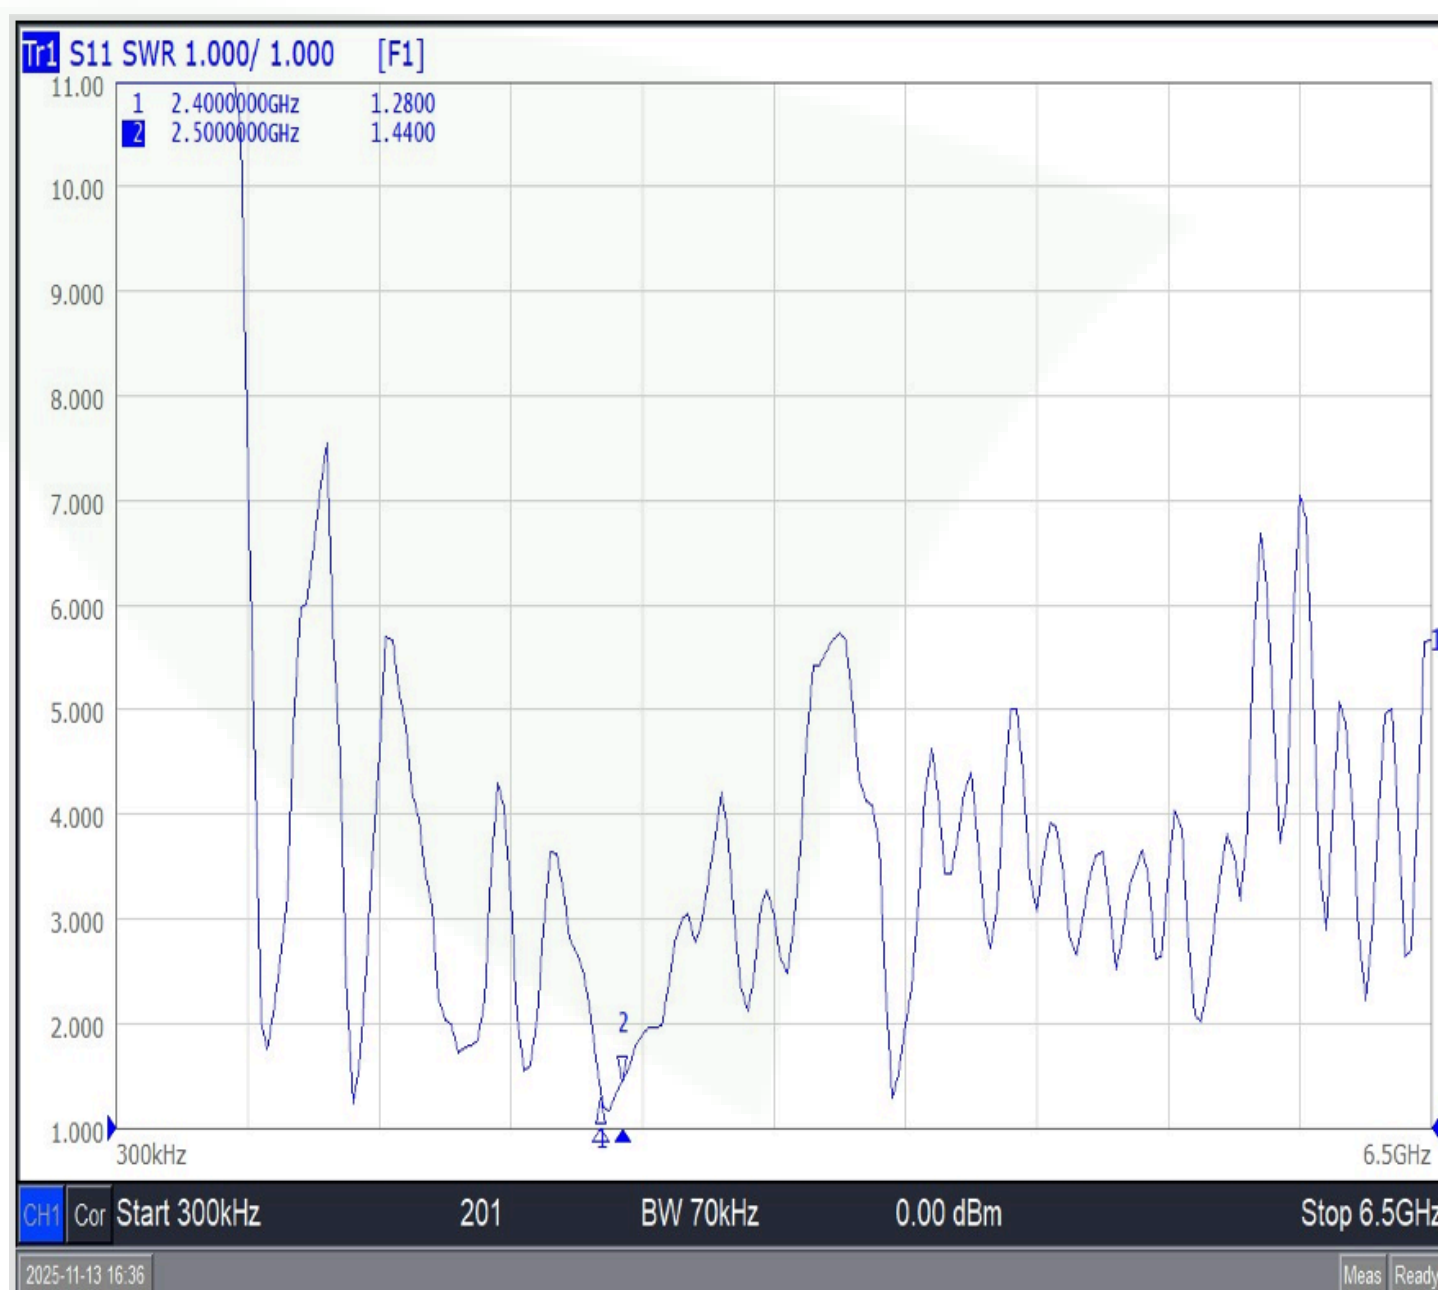

Wifi Yagi Antenna with Radome

An ISO 9001: 2015 Certified Company

Technical Specifications

Model No	GLIODYAG12
Frequency Range	2.4GHz
Polarization	Vertical
Gain	12 DBI
Lightning Protection	Direct Ground
VSWR	<1.5:1
Maximum Input Power	100 W
Impedance	50Ω
Antenna Type	Yagi Antenna
Connector Type	N Type/SMA/Customized
Operating Temp.	-40 to 55°C
Mounting	Clamp Type / Pole Mount
Cable Length	300 MM / Customized
Cable	RG58
Radome Material	PVC
Applications	Outdoor
Color	White
Compliances	CE compliant
ROHS	ROHS Compliant
Brand	Gleam Light india

Product Features:-

- High-Gain Performance
- Easy Installation
- Weather-Resistant
- Reduce Errors
- Welcome Customer , Cable and Connector as Requirement

60.2mm

435mm

N Female Connector

CALL OR  **+91-8800386366**